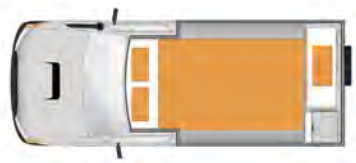

Trailfinder Camper - 2 Berth

Find your own trail with this fantastic pop-top 4WD Camper. The Trailfinder Camper is ideal for adventurous couples who want a compact vehicle with superior handling in rough terrain.

Overall Length	5.3m
Overall Width	1.8m
Overall Height	2.3 / 2.8 with roof extended
Interior Height	1.9m

VEHICLE SPECIFICATIONS

Make/Model	Toyota Landcruiser
Fuel/Engine Size/ Power	Diesel 4.5L/151KW
Transmission	Manual
Fuel Capacity	180 Litres
Fuel Consumption (approx)	14 Litres per 100km
Power Steering	Yes
Dual Battery	Yes
Power Supply	12/240V