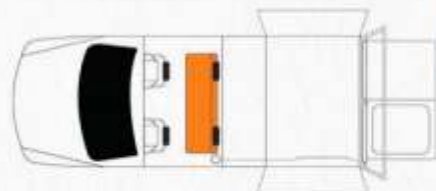

For more details and bookings
visit: www.britz.com.au