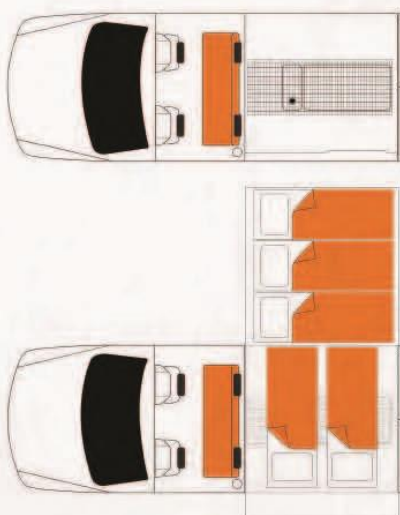

For more details and bookings visit: www.britz.com.au